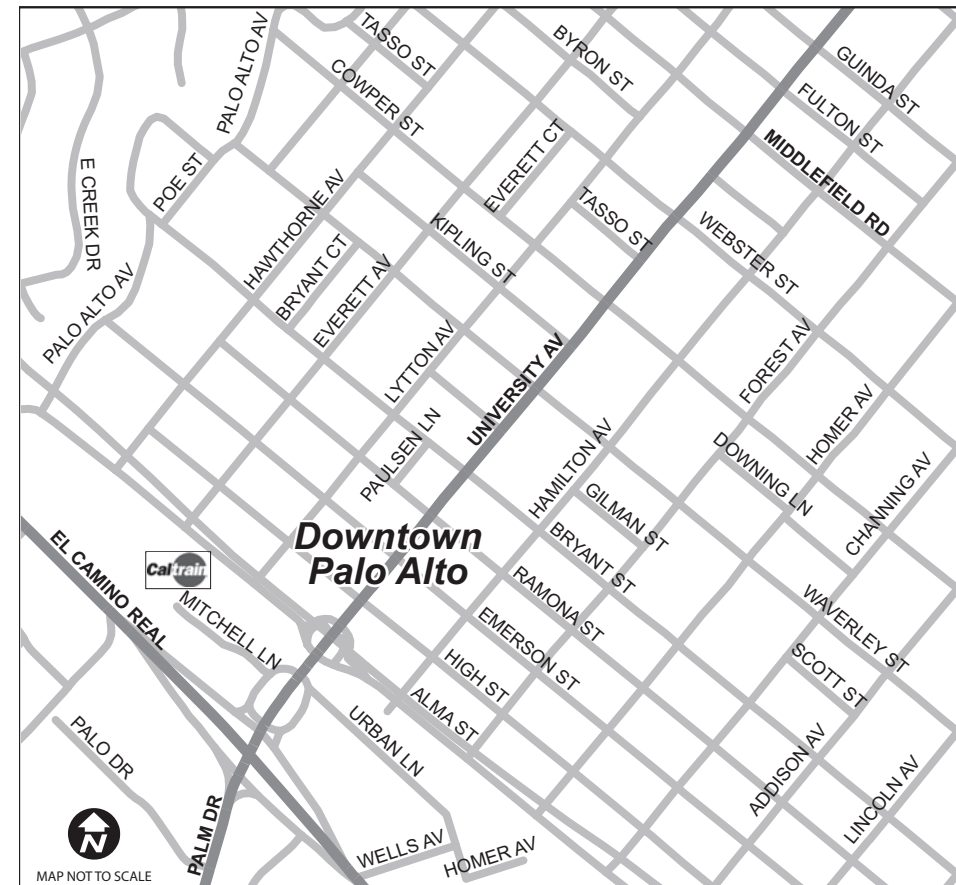

Visitor Center (at Galvez Street and Campus Drive East)
Monday – Friday 8:30am – 5:00pm
Saturday & Sunday 10:00am – 5:00pm

Hoover Tower Observation Platform*
Monday – Sunday 10:00am – 4:00pm

*Schedules are subject to change. Please call Visitor Information Services at (650) 723-2560 or see our website (<http://visit.stanford.edu>) for schedule details.