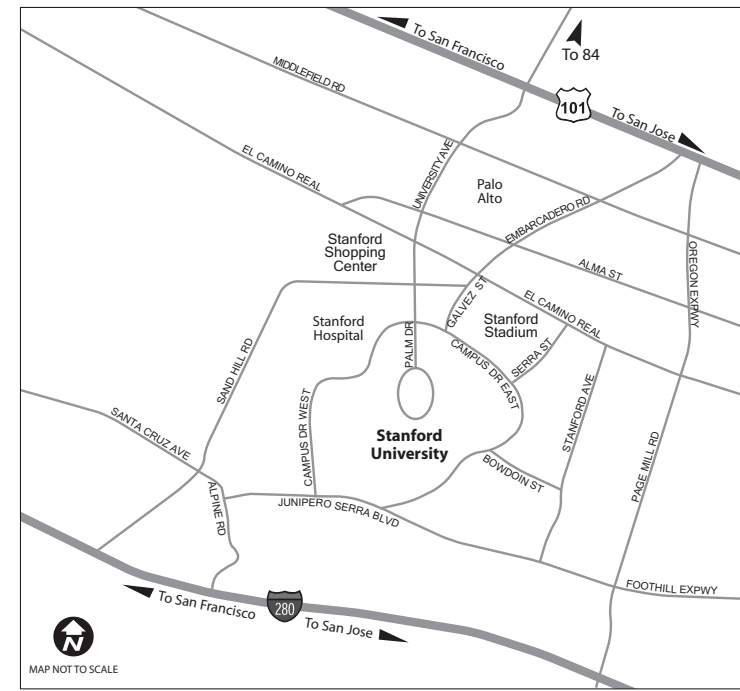

Visitor Center (at Galvez Street and Campus Drive East)
Monday – Friday 8:30am – 5:00pm
Saturday & Sunday 10:00am – 5:00pm

Hoover Tower Observation Platform*
Monday – Sunday 10:00am – 4:00pm

*Schedules are subject to change. Please call Visitor Information Services at (650) 723-2560 or see our website (<http://visit.stanford.edu>) for schedule details.