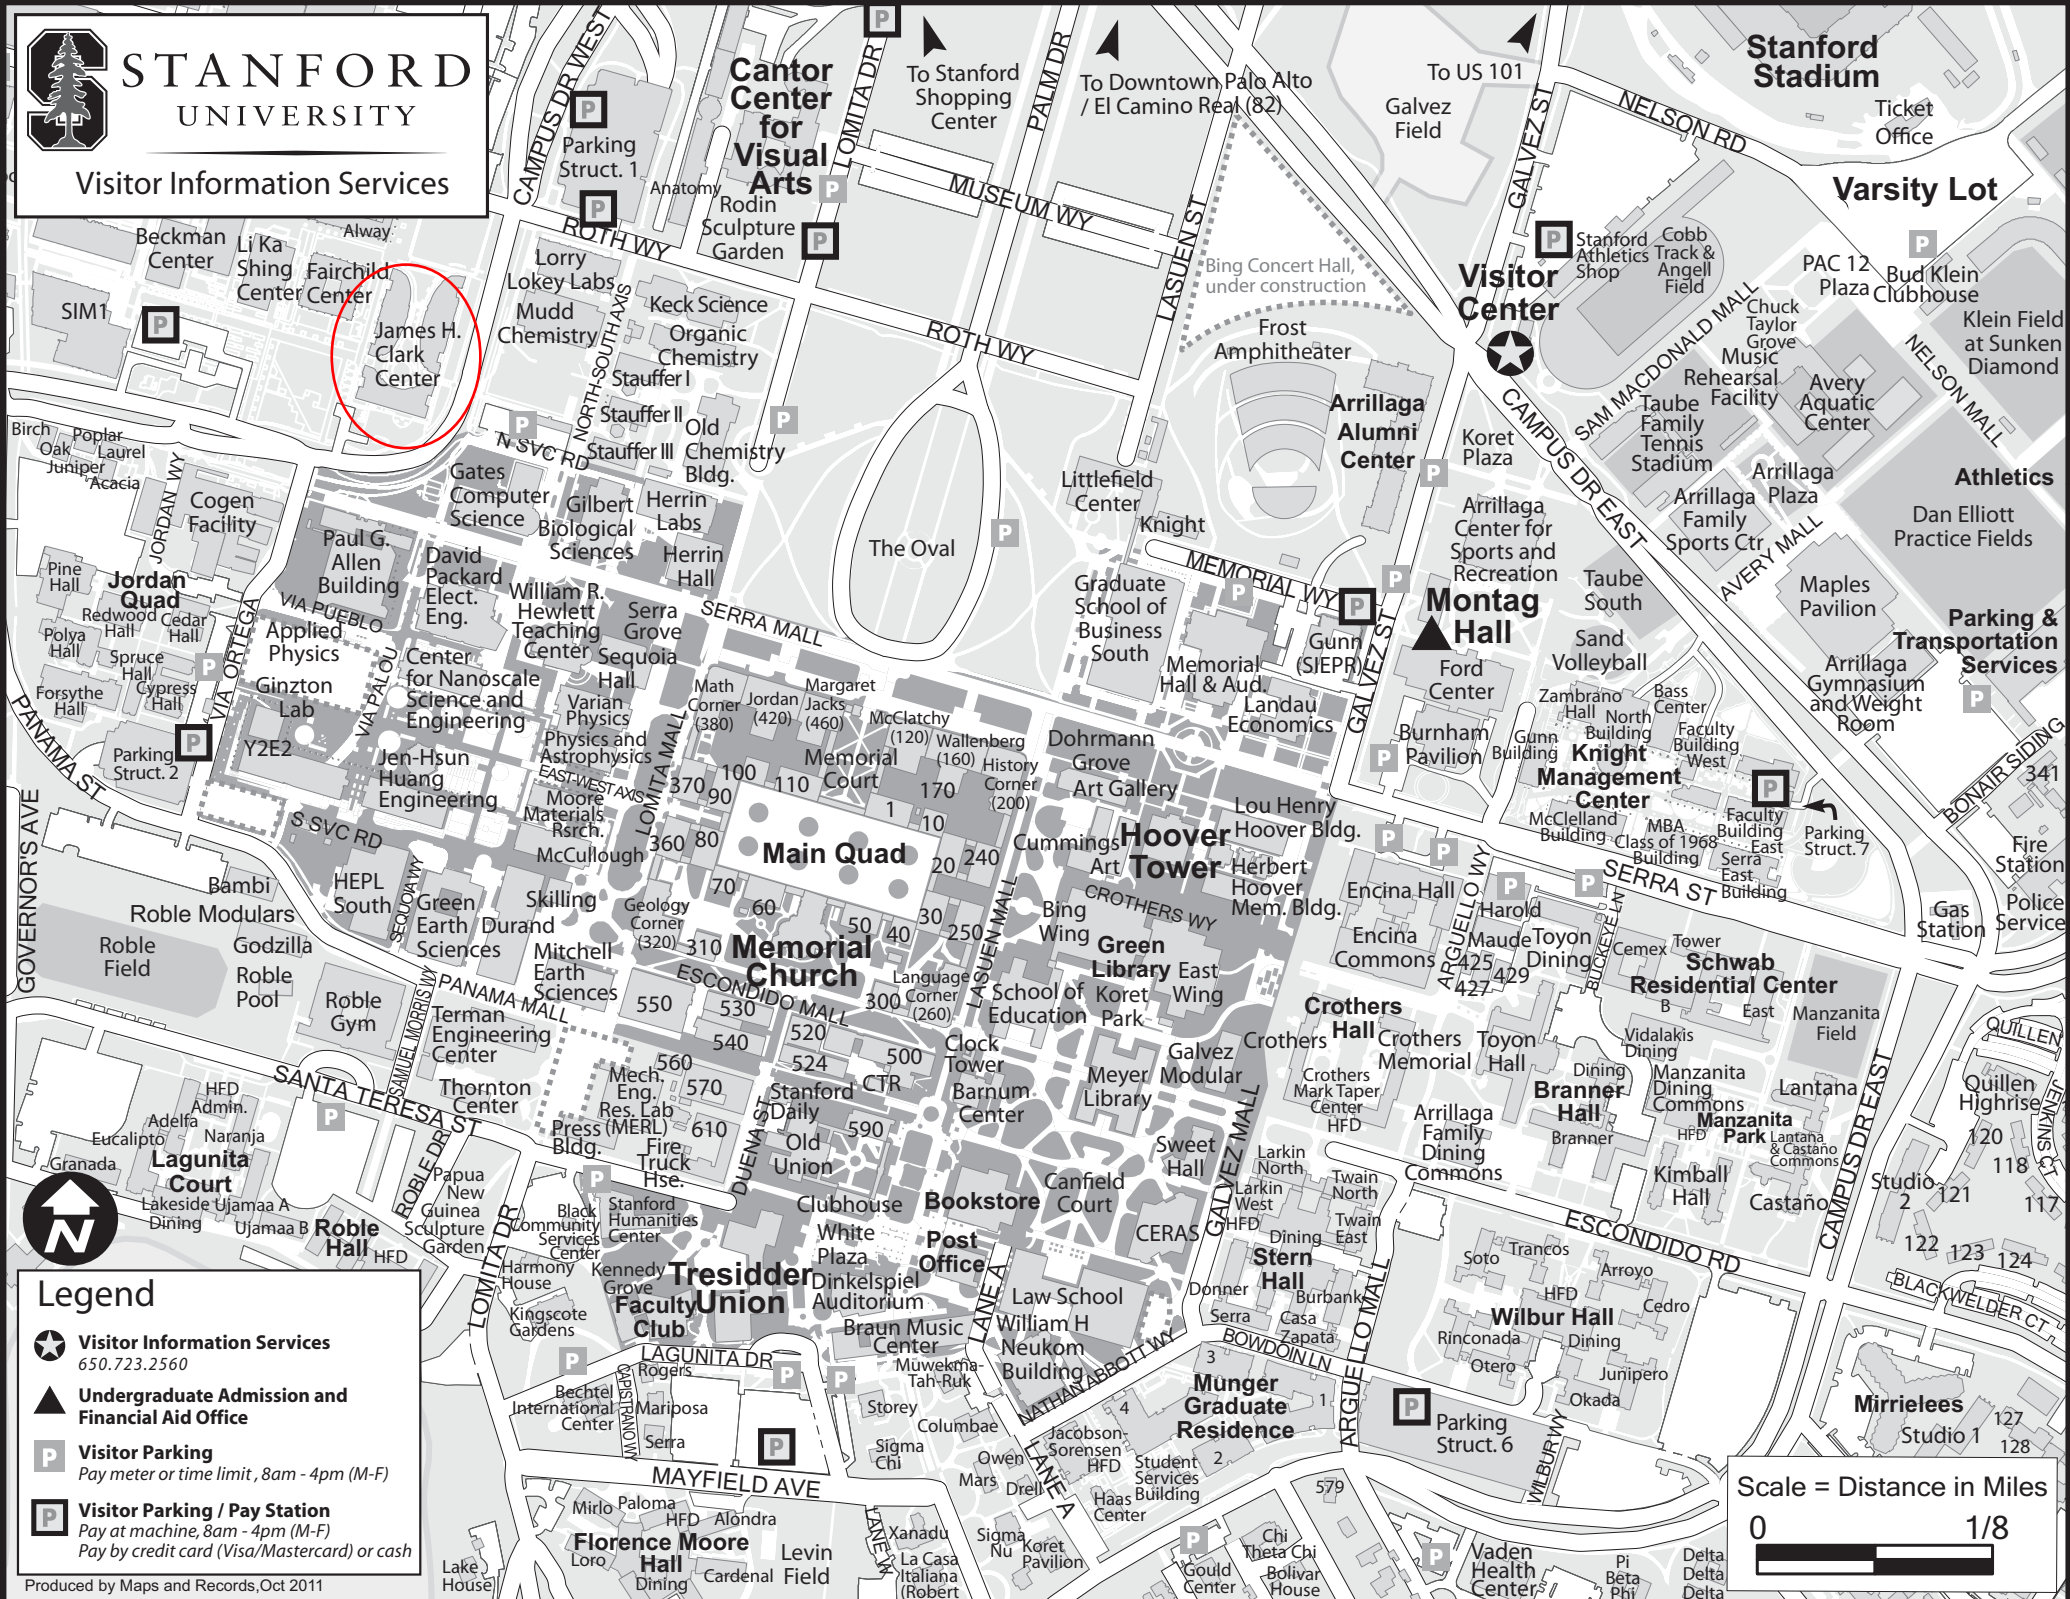

STANFORD UNIVERSITY

Visitor Information Services

James H. Clark Center

Legend

- **Visitor Information Services**
  650.723.2560
- **Undergraduate Admission and Financial Aid Office**
- **Visitor Parking**
  Pay meter or time limit, 8am - 4pm (M-F)
- **Visitor Parking / Pay Station**
  Pay at machine, 8am - 4pm (M-F)
  Pay by credit card (Visa/Mastercard) or cash

Scale = Distance in Miles

STANFORD UNIVERSITY
Visitor Information Services

Beckman Center
Li Ka Shing Fairchild Center
SIM1
James H. Clark Center

Jordan Quad
Cogen Facility
Paul G. Allen Building
David Packard Elect. Eng.
William R. Hewlett Teaching Center
Serra Grove Hall
Sequoia Hall
Center for Nanoscale Science and Engineering
Jen-Hsun Huang Engineering

Roble Modulares
Godzilla Roble Pool
Roble Gym
Thornton Center
Papua New Guinea Sculpture Garden
Lagunita Court
Roble Hall

Green Earth Durand Sciences
Mitchell Earth Sciences
Terman Engineering Center
Mech. Eng. Res. Lab
Fire Truck Hse.
Stanford Humanities Center
Black Community Services Center

Residder Club
Lagunita Dr
Bechtel International Center
Mariposa
Serra
Mirlo Paloma
Florence Moore Hall
Levin Cardenal Field

Cantor Center for Visual Arts
Anatomy Rodin Sculpture Garden
Lorry Lokey Labs
Mudd Chemistry
Keck Science
Organic Chemistry
Stauffer I
Stauffer II
Stauffer III Chemistry Bldg.

Gates Computer Science
Gilbert Biological Sciences
Herrin Labs
Herrin Hall
Math Corner (380)
Jordan (420)
Margaret (460)
McClatchy (120)
Wallenberg (160)
History Corner (200)

Main Quad
Memorial Church
Geology Corner (320)
Skilling
Durand
Mitchell Earth Sciences
Terman Engineering Center
Mech. Eng. Res. Lab
Fire Truck Hse.

Bookstore
Post Office
Law School
William H. Neukom Building
Braun Music Center
Muekma-Tah-Ruk
Storey
Sigma Chi
Columbae
Owen Mars
Drel
Jacobson-Sorensen HFD
Haas Center

White Plaza
Dinkelspiel Auditorium
Law School
William H. Neukom Building
Braun Music Center
Muekma-Tah-Ruk
Storey
Sigma Chi
Columbae
Owen Mars
Drel
Jacobson-Sorensen HFD
Haas Center

White Plaza
Dinkelspiel Auditorium
Law School
William H. Neukom Building
Braun Music Center
Muekma-Tah-Ruk
Storey
Sigma Chi
Columbae
Owen Mars
Drel
Jacobson-Sorensen HFD
Haas Center

Mirlo Paloma
Florence Moore Hall
Levin Cardenal Field
Xanadu
La Casa Italiana (Robert)
Sigma Nu
Koret Pavilion
Gould Center
Chi Theta Chi
Bolivar House
Vaden Health Center
Pi Beta Phi
Delta Delta Delta

To Stanford Shopping Center
To Downtown Palo Alto / El Camino Real (82)
To US 101
Galvez Field
Bing Concert Hall, under construction
Frost Amphitheater

Arrillaga Alumni Center
Koret Plaza
Arrillaga Center for Sports and Recreation
Taube South
Sand Volleyball
Zambrano Hall North Building
Gunn Building
Faculty Building West
Faculty Building East
Serra East Building

Montag Hall
Ford Center
Burnham Pavilion
Gunn Building
Faculty Building West
Faculty Building East
Serra East Building

Hoover Tower
Green Library East Wing
Cummings Art Gallery
Lou Henry Hoover Bldg.
Herbert Hoover Mem. Bldg.
Encina Commons
Maude Toyon Dining
Harold
Cemex
Schwab Residential Center
Vidalakis Dining
Manzanita Dining Commons
Manzanita Park
Kimball Hall
Castano